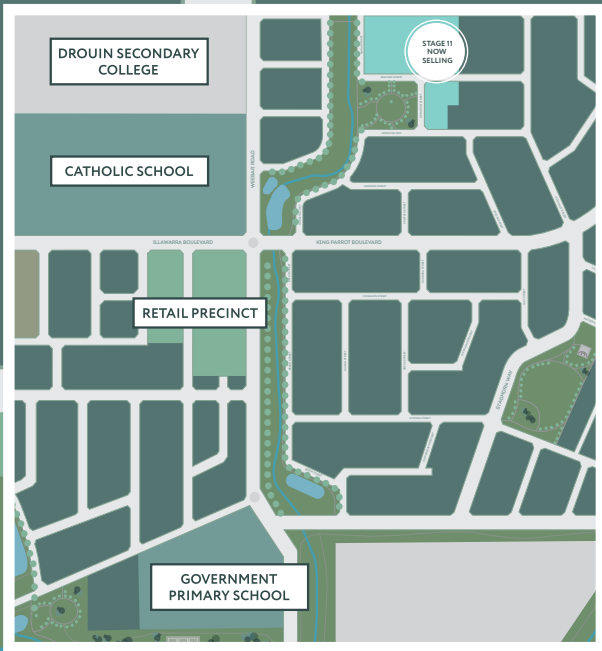

DROUIN
- 3818 -

FERNTREE RIDGE

- GIPPSLAND -

Stage 11 Release
Now Selling

Plan is not to scale and subject to change.
 Visual Representation only.
 For most recent scale plans as well as individual lot plans please contact LandGipps.