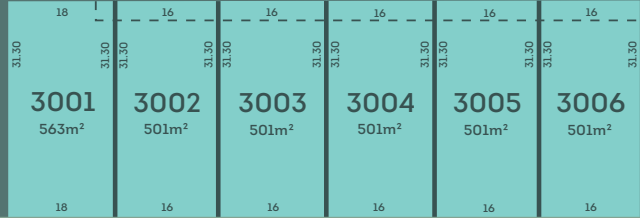

DROUIN
- 3818 -

FERNTREE RIDGE

- GIPPSLAND -

Stage 12 Release Now Selling

ILLAWARRA BOULEVARD

CHARBRAY STREET

SIMMENTAL STREET

Plan is not to scale and subject to change.
 Visual Representation only.
 For most recent scale plans as well as
 individual lot plans please contact LandGipps.